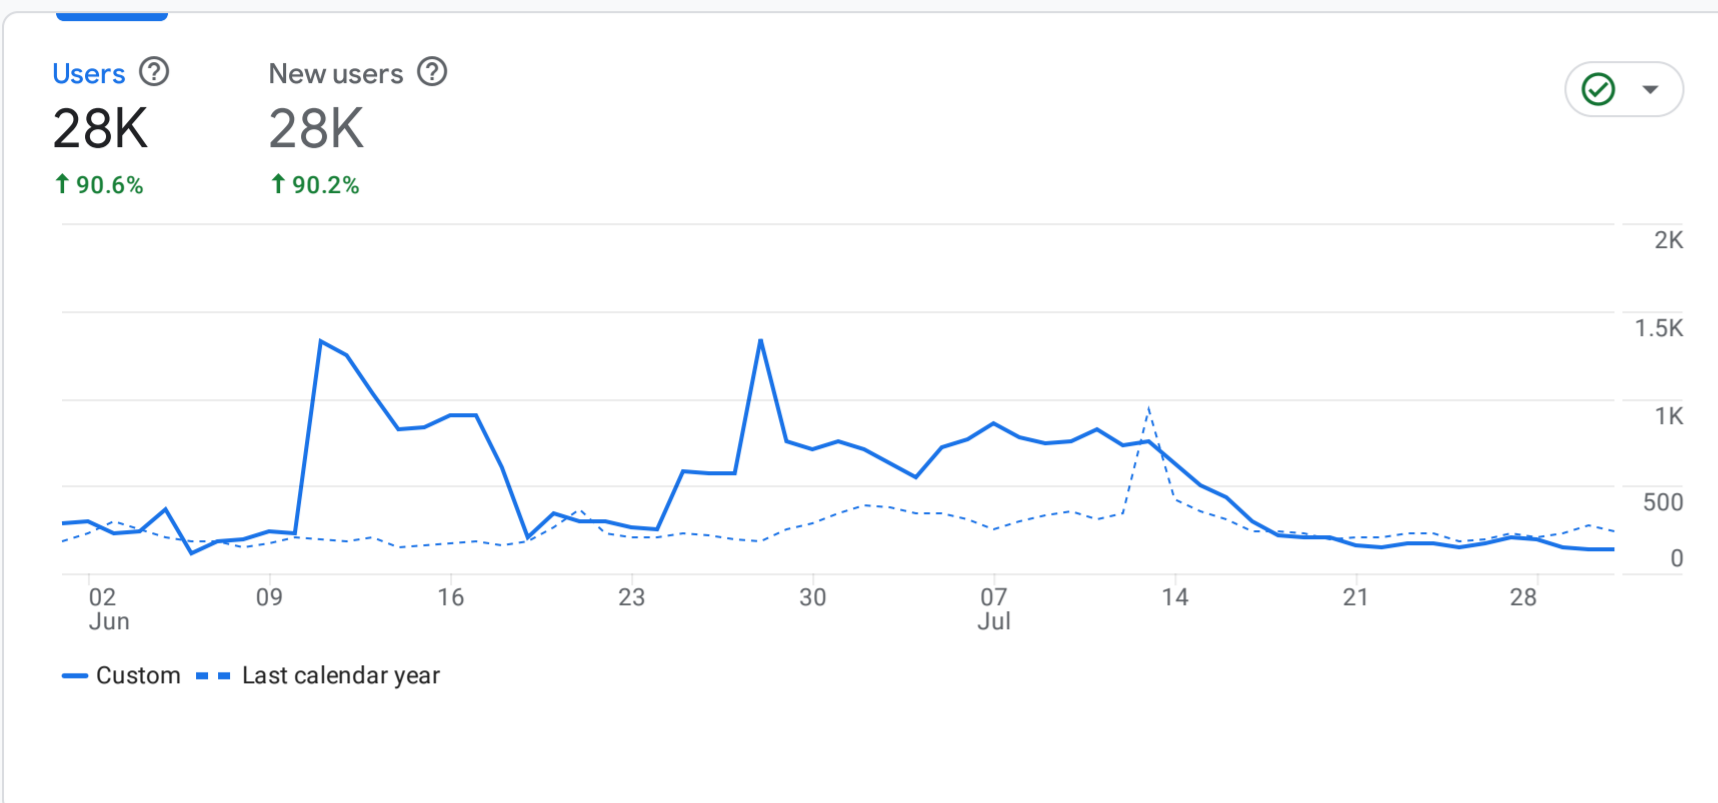

All Users [Add comparison](#)

Custom Jun 1 - Jul 31, 2024
Compare: Jun 1 - Jul 31, 2023

Visit Hurunui Overview

Users [?] by Session primary channel group (Default Ch... [?]

SESSION PRIMARY CHANNEL GR...	USERS	
Organic Search	9.8K	↑23.7%
Organic Social	12K	↑311.9%
Direct	3.7K	↑166.6%
Referral	1.8K	↑2.8%
Unassigned	179	↓73.8%
Paid Search	626	↑249.7%
Display	174	-