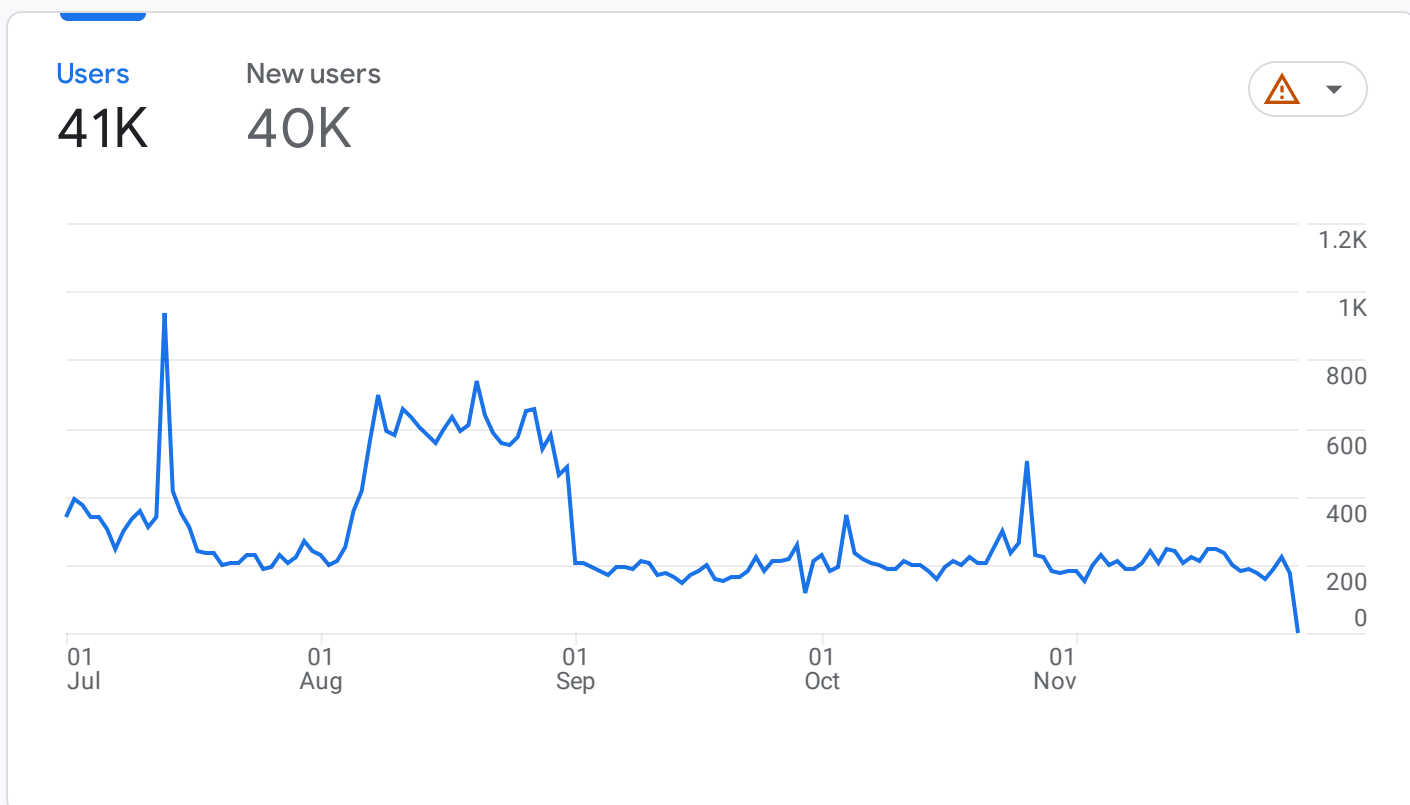

All Users [Add comparison](#)

Custom Jul 1 - Nov 28, 2023

Visit Hurunui Overview

Sessions by **Session default channel group**

| SESSION DEFAULT CHANN... | SESSIONS |
|--------------------------|----------|
| Organic Search | 24K |
| Paid Search | 13K |
| Referral | 5.5K |
| Direct | 4.5K |
| Organic Social | 4.4K |
| Unassigned | 850 |
| Email | 433 |