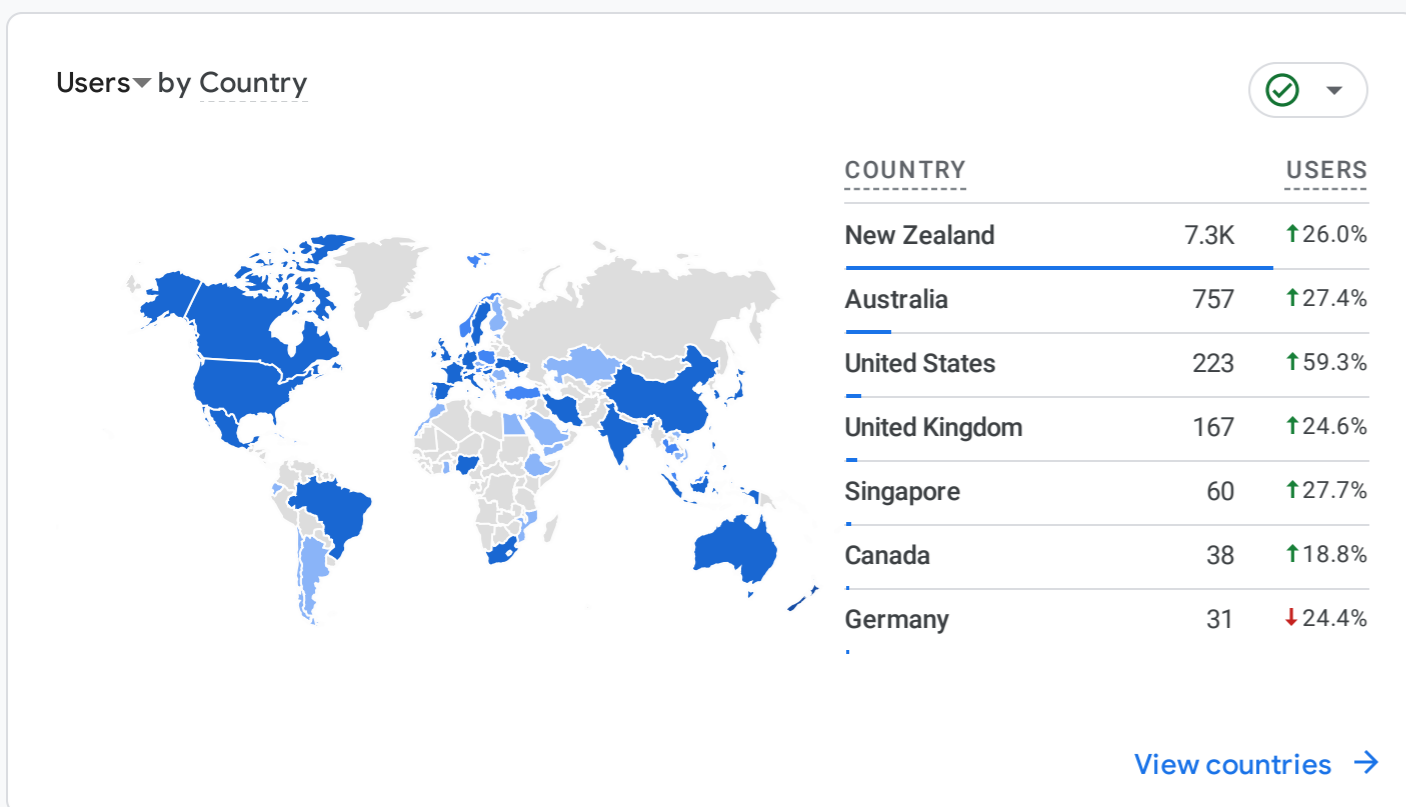

All Users Add comparison

Custom Oct 1 - Nov 28, 2023 Compare: Oct 1 - Nov 28, 2022

Reports snapshot

HOW ARE ACTIVE USERS TRENDING?

HOW WELL DO YOU RETAIN YOUR USERS?

WHICH PAGES AND SCREENS GET THE MOST VIEWS?