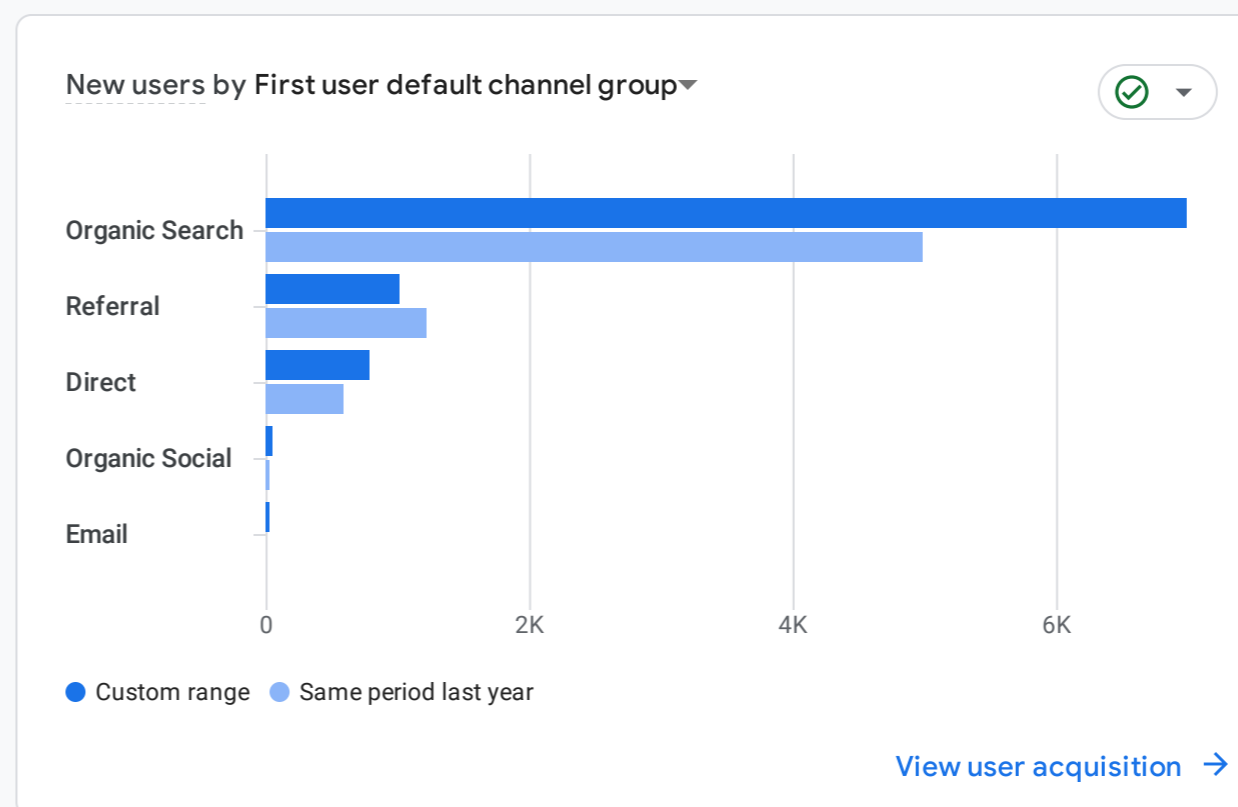

All Users Add comparison

Custom Oct 1 - Nov 28, 2023 Compare: Oct 1 - Nov 28, 2022

Reports snapshot

HOW ARE ACTIVE USERS TRENDING?

HOW WELL DO YOU RETAIN YOUR USERS?

WHICH PAGES AND SCREENS GET THE MOST VIEWS?