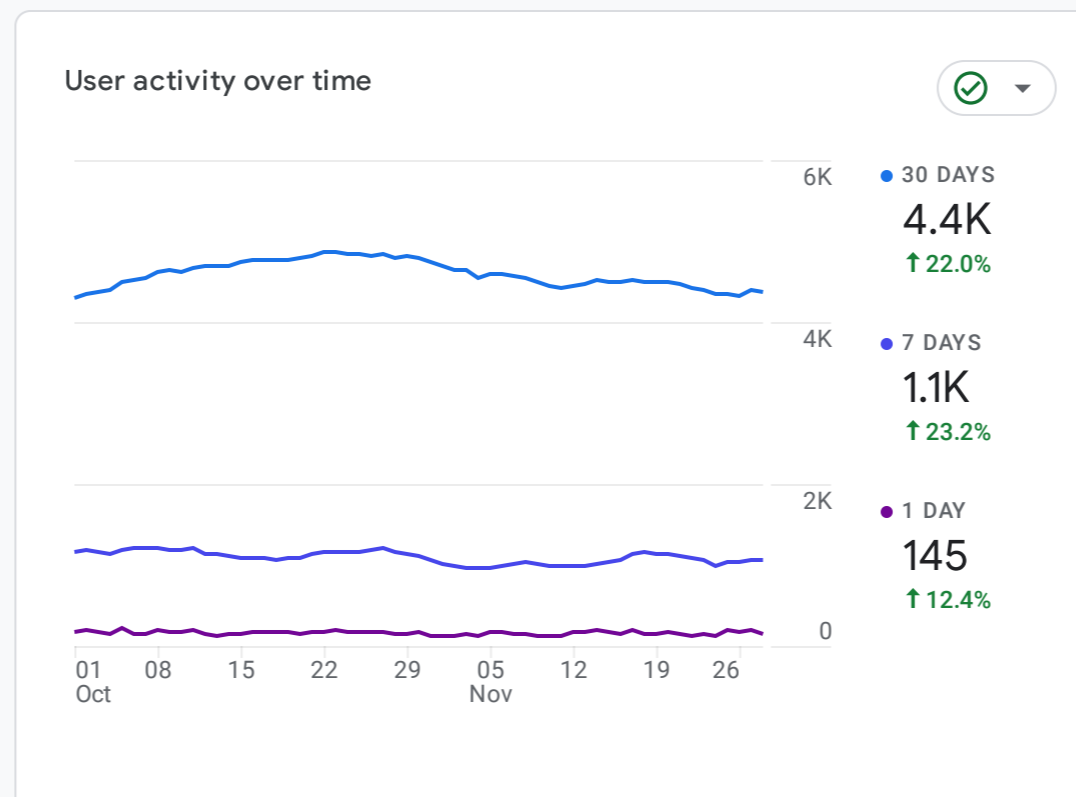

All Users Add comparison

Custom Oct 1 - Nov 28, 2023 Compare: Oct 1 - Nov 28, 2022

Reports snapshot

HOW ARE ACTIVE USERS TRENDING?

HOW WELL DO YOU RETAIN YOUR USERS?

WHICH PAGES AND SCREENS GET THE MOST VIEWS?

WHAT ARE YOUR TOP EVENTS?

WHAT ARE YOUR TOP CONVERSIONS?

WHAT ARE YOUR TOP SELLING PRODUCTS?

HOW DOES ACTIVITY ON YOUR PLATFORMS COMPARE?