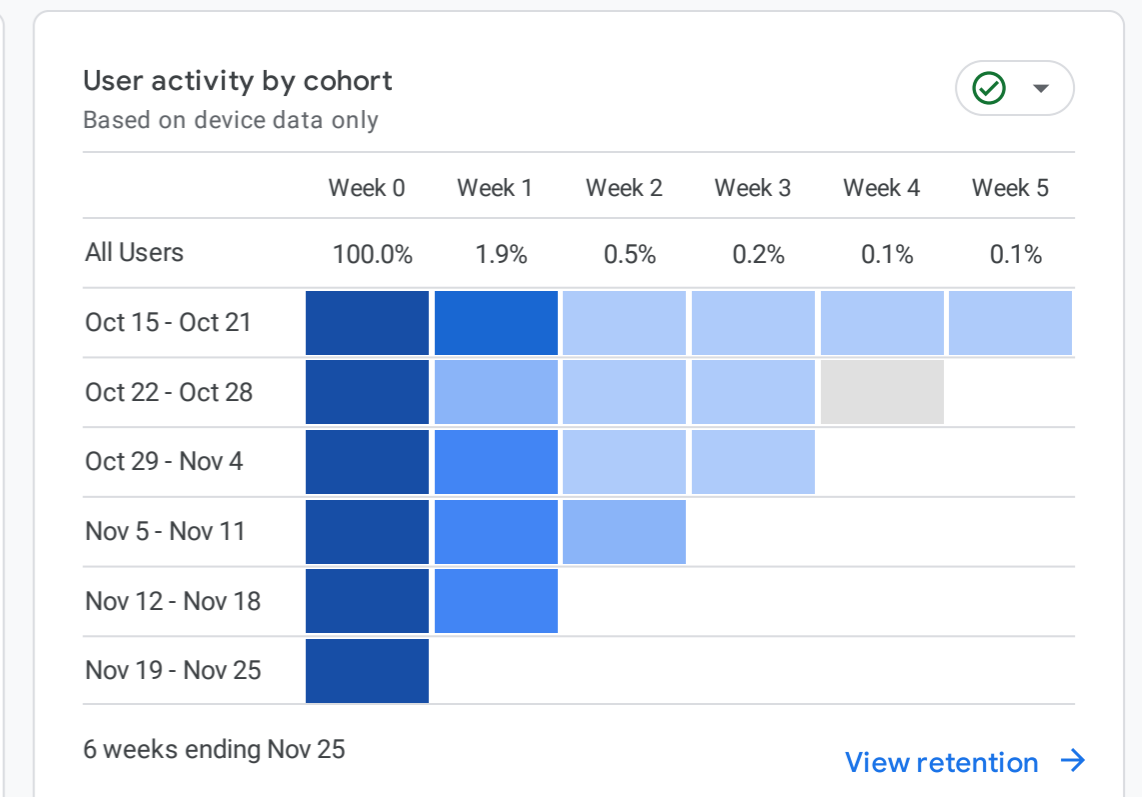

All Users Add comparison

Custom Oct 1 - Nov 28, 2023 Compare: Oct 1 - Nov 28, 2022

Reports snapshot

HOW ARE ACTIVE USERS TRENDING?

HOW WELL DO YOU RETAIN YOUR USERS?

WHICH PAGES AND SCREENS GET THE MOST VIEWS?

WHAT ARE YOUR TOP EVENTS?

WHAT ARE YOUR TOP CONVERSIONS?

WHAT ARE YOUR TOP SELLING PRODUCTS?

HOW DOES ACTIVITY ON YOUR PLATFORMS COMPARE?