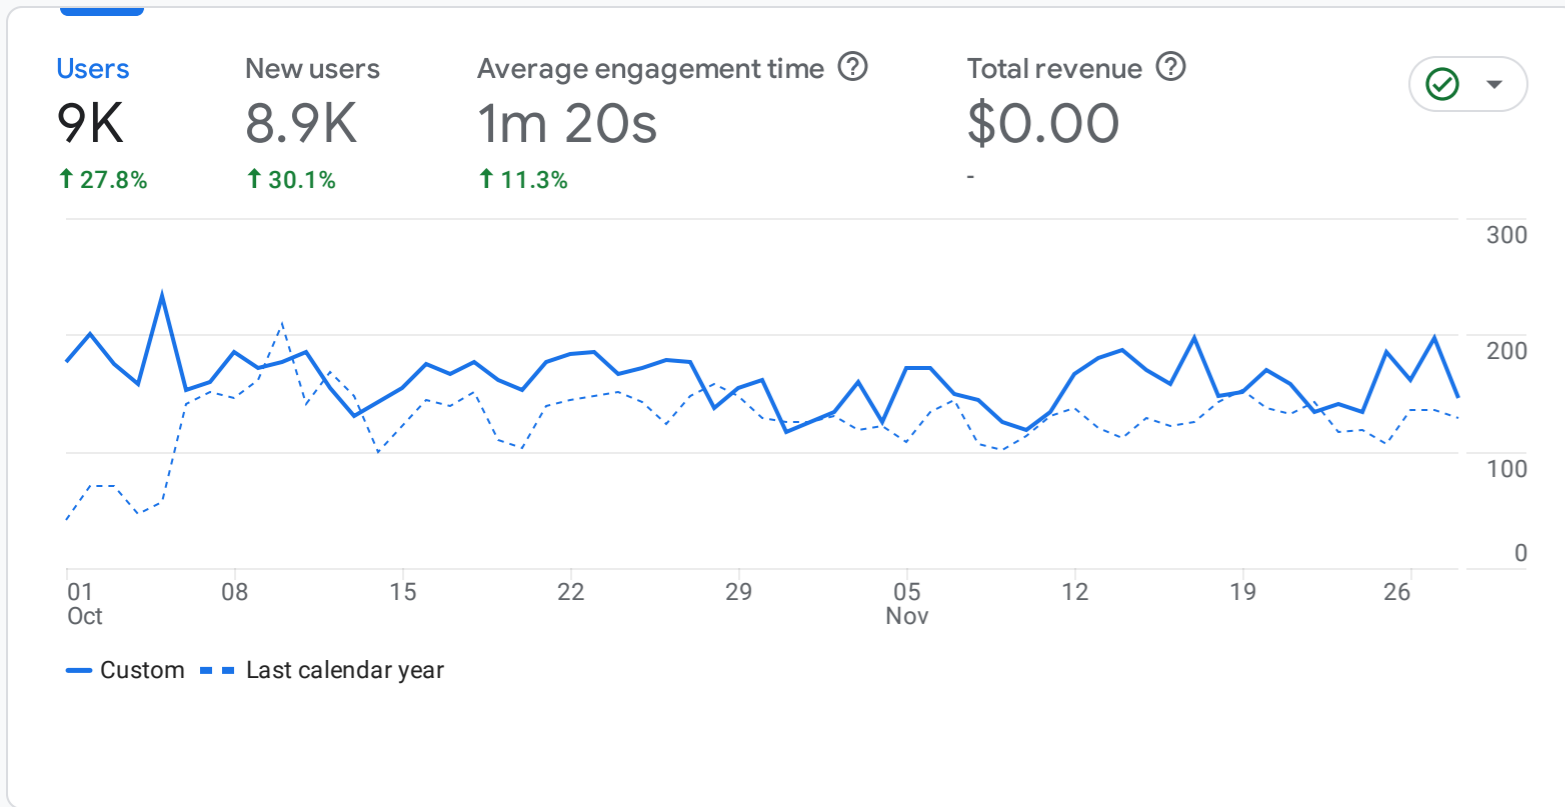

All Users Add comparison

Custom Oct 1 - Nov 28, 2023 Compare: Oct 1 - Nov 28, 2022

Reports snapshot

HOW ARE ACTIVE USERS TRENDING?

HOW WELL DO YOU RETAIN YOUR USERS?

WHICH PAGES AND SCREENS GET THE MOST VIEWS?

WHAT ARE YOUR TOP EVENTS?

WHAT ARE YOUR TOP CONVERSIONS?

WHAT ARE YOUR TOP SELLING PRODUCTS?

HOW DOES ACTIVITY ON YOUR PLATFORMS COMPARE?