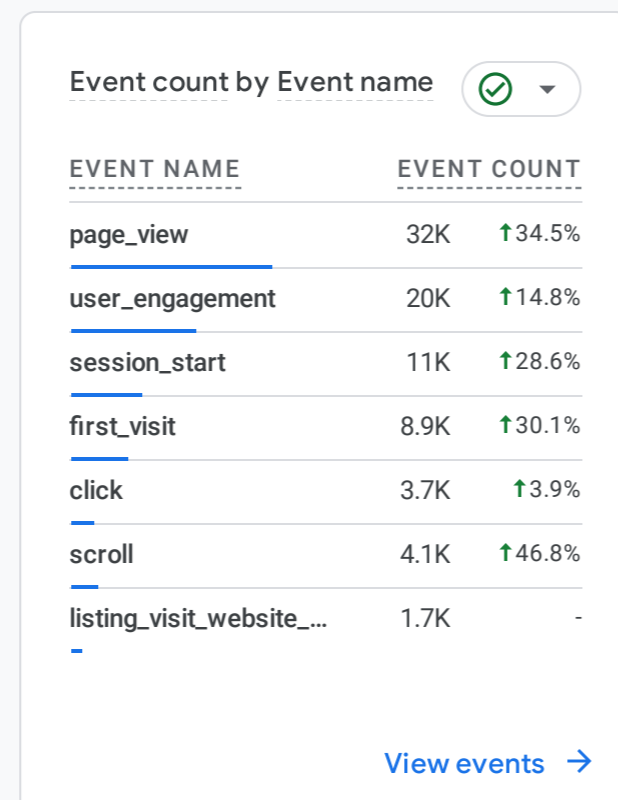

All Users Add comparison

Custom Oct 1 - Nov 28, 2023 Compare: Oct 1 - Nov 28, 2022

Reports snapshot

HOW ARE ACTIVE USERS TRENDING?

HOW WELL DO YOU RETAIN YOUR USERS?

WHICH PAGES AND SCREENS GET THE MOST VIEWS?

WHAT ARE YOUR TOP EVENTS?

WHAT ARE YOUR TOP CONVERSIONS?

WHAT ARE YOUR TOP SELLING PRODUCTS?

HOW DOES ACTIVITY ON YOUR PLATFORMS COMPARE?