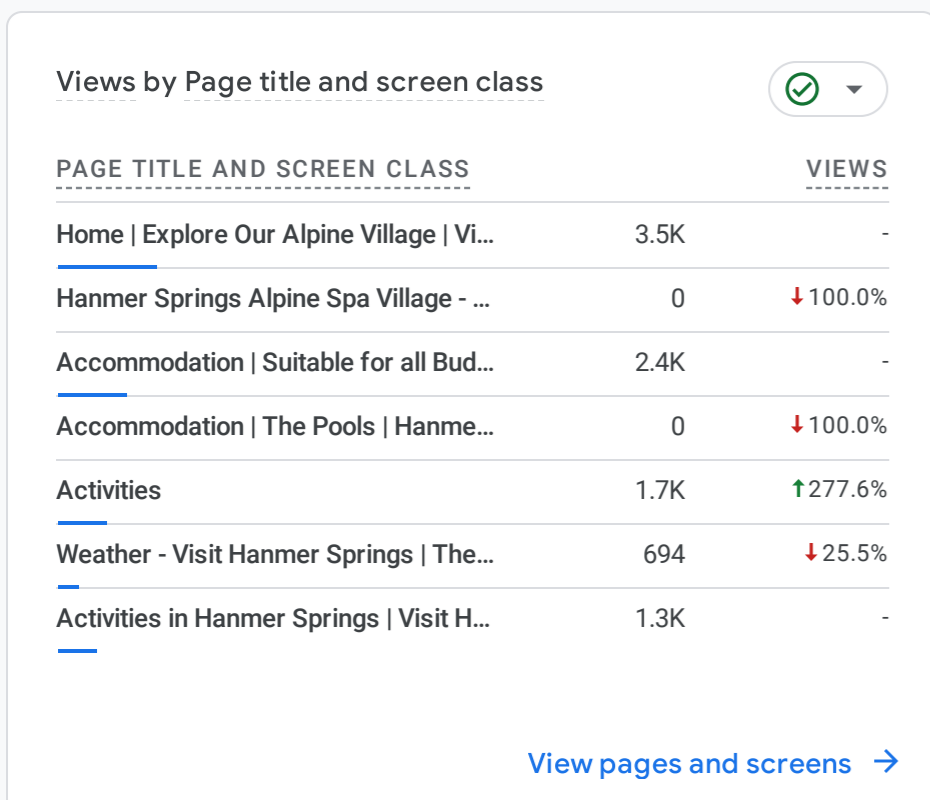

All Users Add comparison

Custom Oct 1 - Nov 28, 2023 Compare: Oct 1 - Nov 28, 2022

Reports snapshot

HOW ARE ACTIVE USERS TRENDING?

HOW WELL DO YOU RETAIN YOUR USERS?

WHICH PAGES AND SCREENS GET THE MOST VIEWS?

WHAT ARE YOUR TOP EVENTS?

WHAT ARE YOUR TOP CONVERSIONS?

WHAT ARE YOUR TOP SELLING PRODUCTS?

HOW DOES ACTIVITY ON YOUR PLATFORMS COMPARE?