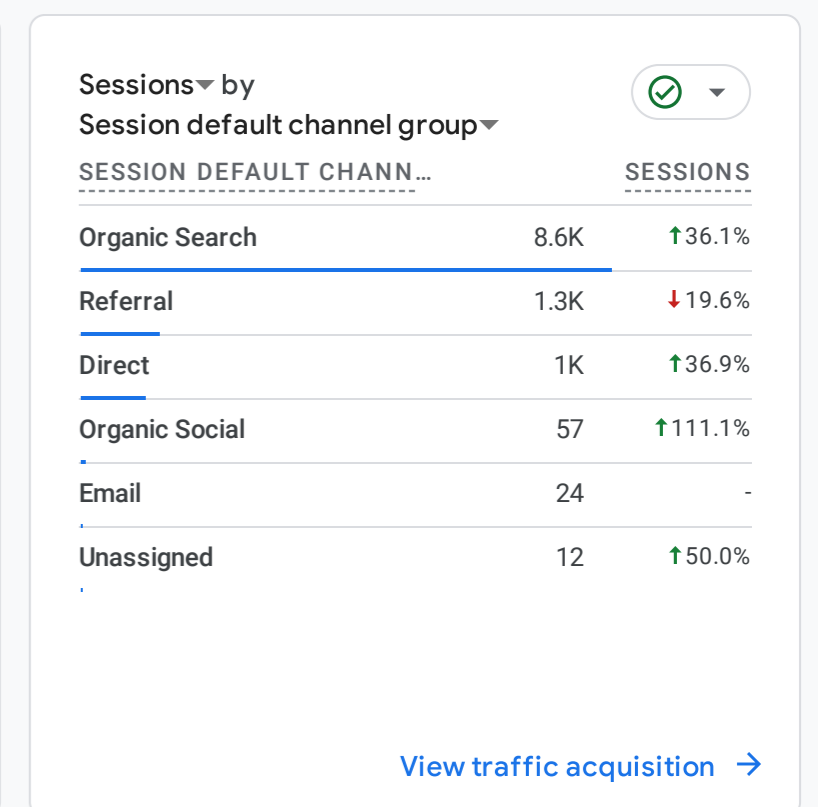

All Users Add comparison

Custom Oct 1 - Nov 28, 2023 Compare: Oct 1 - Nov 28, 2022

Reports snapshot

HOW ARE ACTIVE USERS TRENDING?

HOW WELL DO YOU RETAIN YOUR USERS?

WHICH PAGES AND SCREENS GET THE MOST VIEWS?

WHAT ARE YOUR TOP EVENTS?

WHAT ARE YOUR TOP CONVERSIONS?

WHAT ARE YOUR TOP SELLING PRODUCTS?

HOW DOES ACTIVITY ON YOUR PLATFORMS COMPARE?