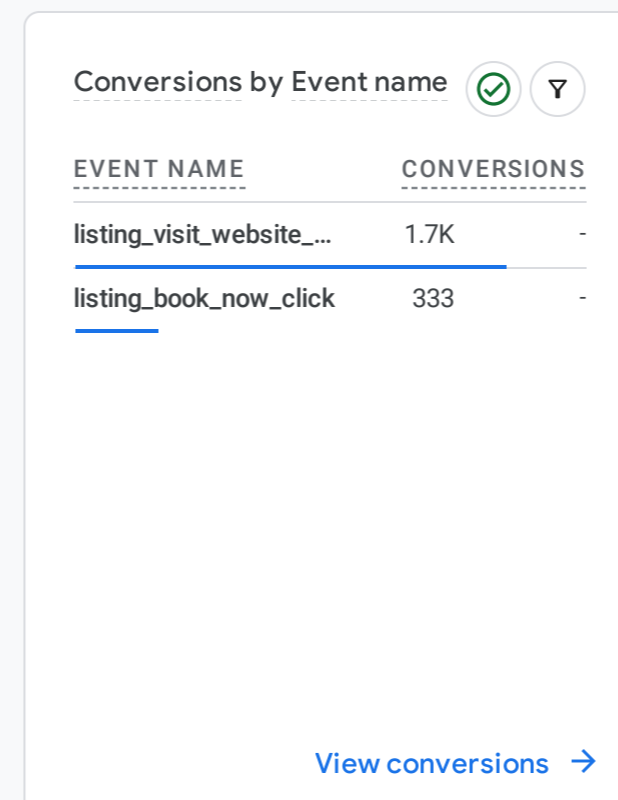

WHAT ARE YOUR TOP CONVERSIONS?